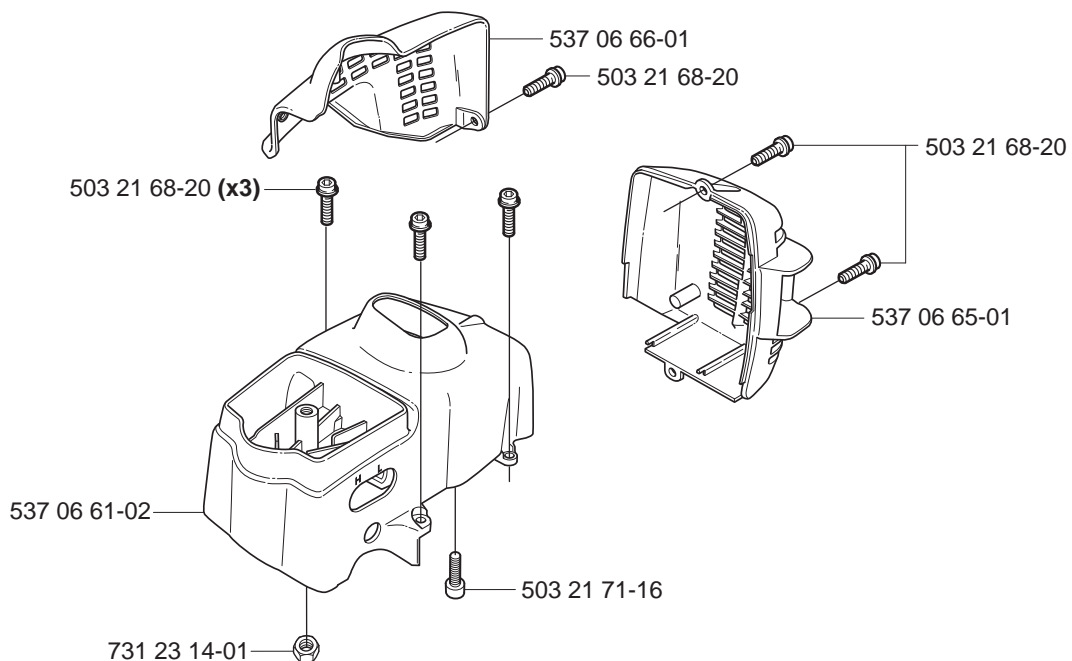

B Saw Attachment
*compl 537 19 58-01

537 19 84-01

C

D