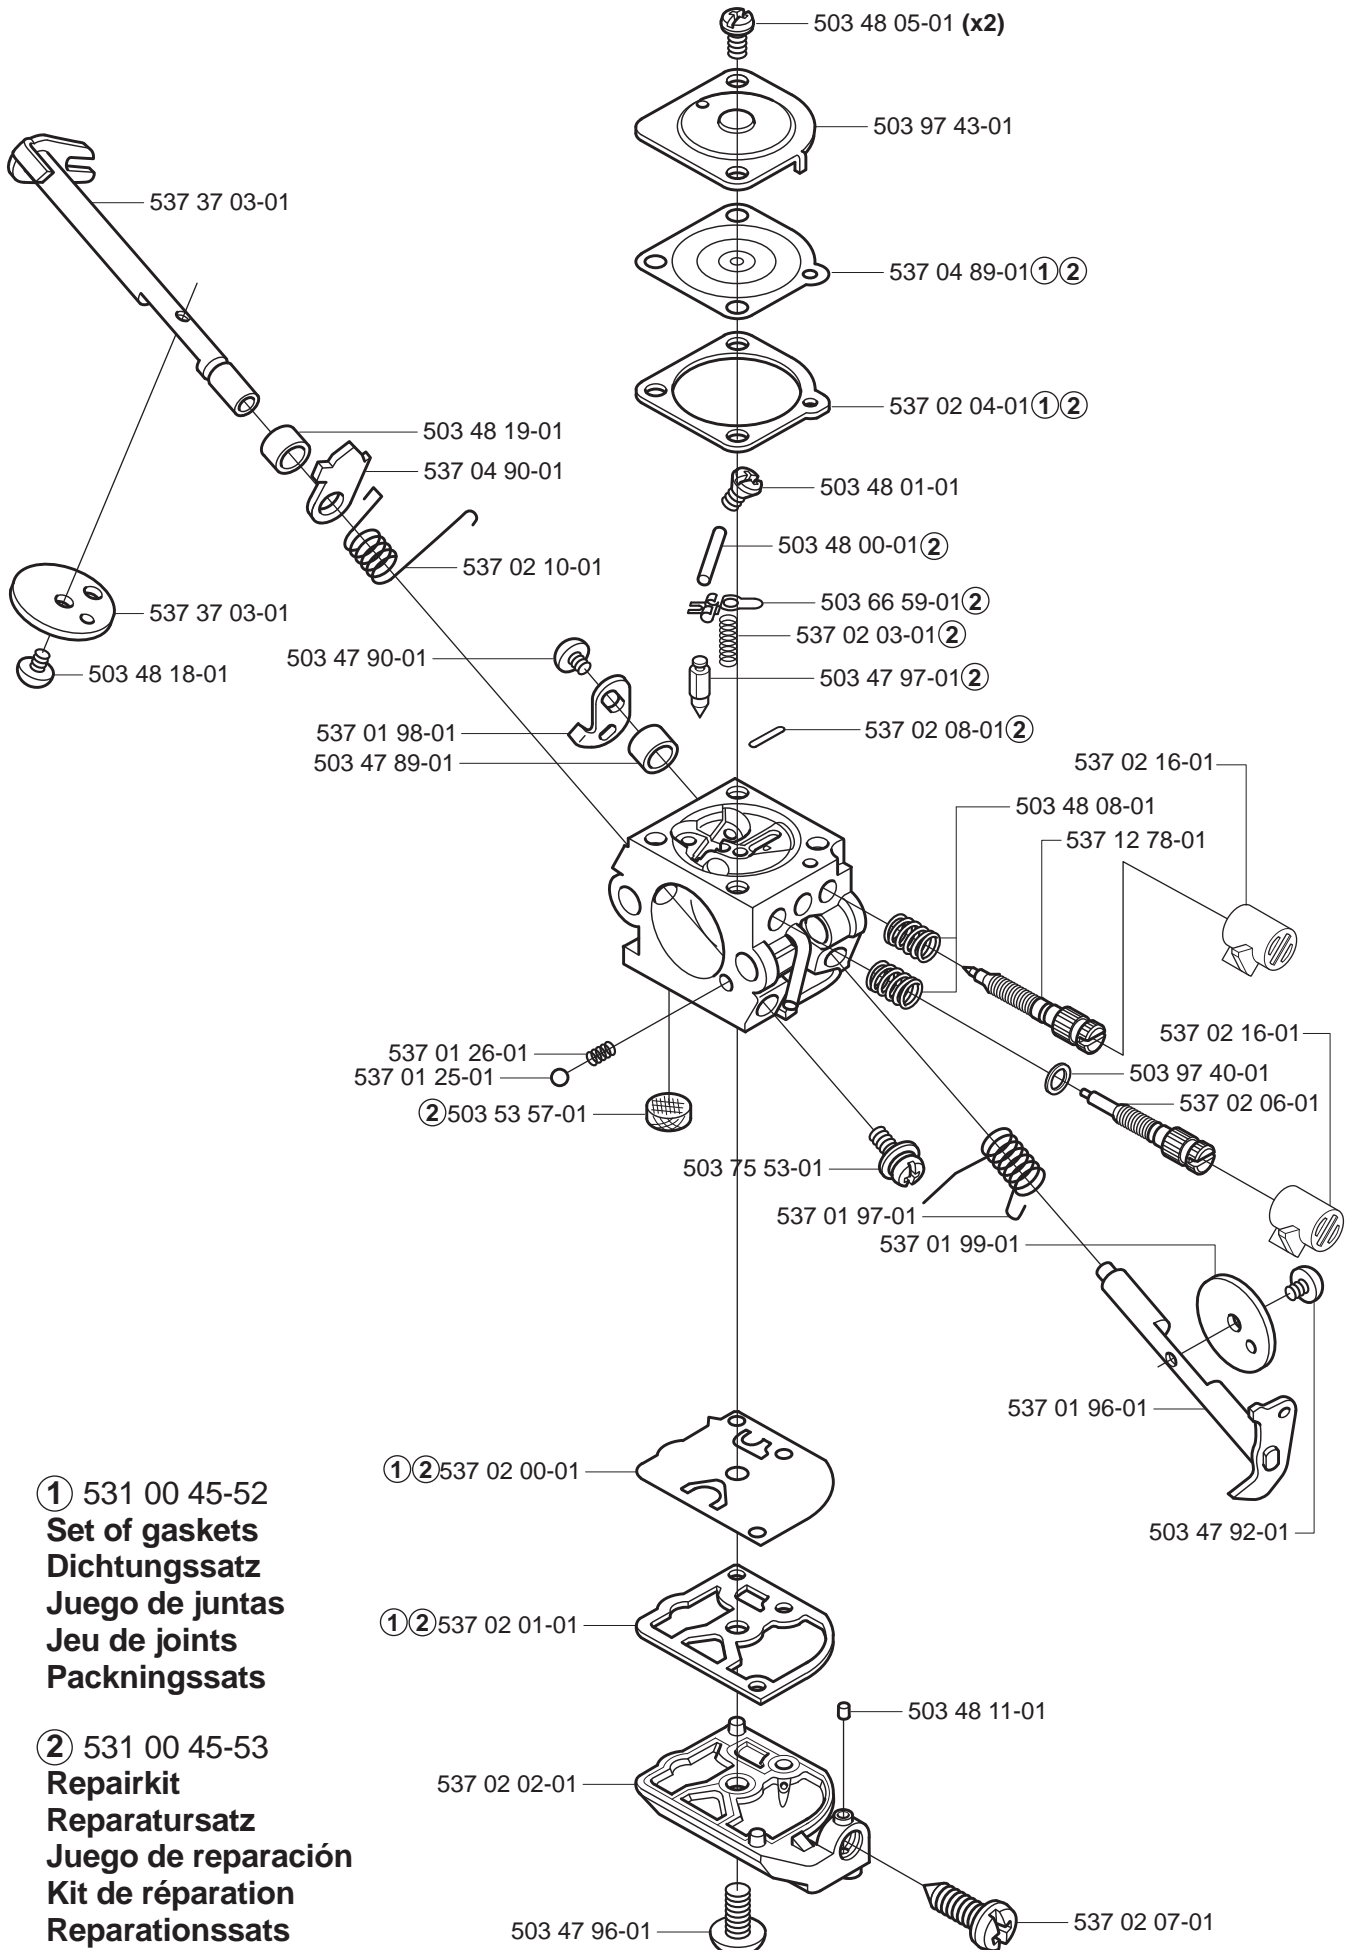

N

compl 503 28 34-01 Zama C1Q-EL24

Zama C1Q-EL24

① 531 00 45-52
Set of gaskets
Dichtungssatz
Juego de juntas
Jeu de joints
Packningssatz

② 531 00 45-53
Repairkit
Reparatursatz
Juego de reparación
Kit de réparation
Reparationsssatz