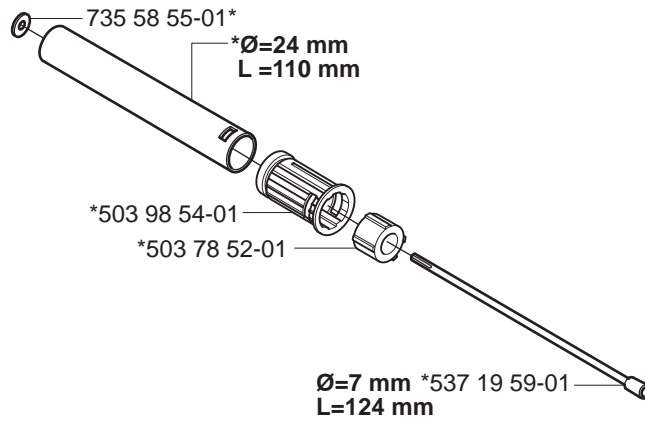

Repuestos

Reservdelar

A

537 23 00-01

B 326P4

B 326P5x

B Saw Attachment

B Saw Attachment
*compl 537 19 58-01