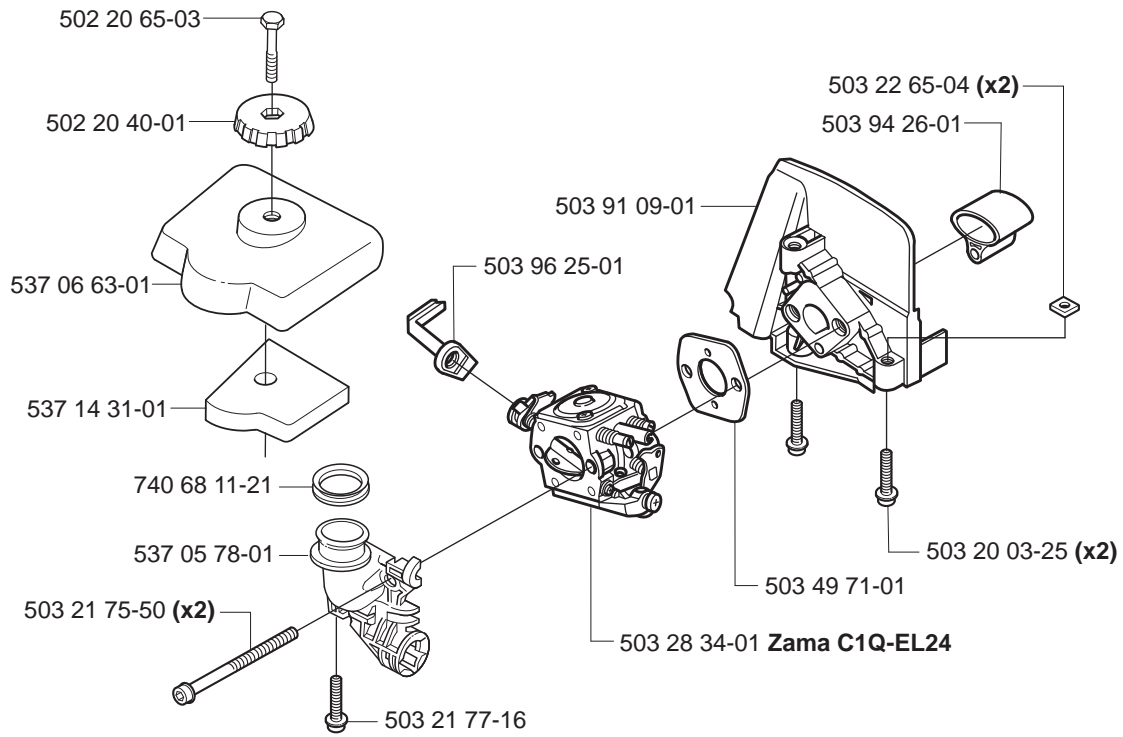

Repuestos

Reservdelar

A

537 23 00-01

B 326P4

B 326P5x

B Saw Attachment

B Saw Attachment
*compl 537 19 58-01

537 19 84-01

C

D

E

F

*compl 544 07 11-01

G *compl 537 06 86-02

H * compl 537 44 87-01
** compl 537 03 22-01

P Saw Attachment
compl 537 18 33-11
compl 537 18 33-12 (USA)

537 38 89-01

P Saw Attachment L=110mm
compl 537 18 33-13

537 38 89-01

P Saw Attachment L=1100mm
compl 537 18 33-16
compl 537 18 33-17 (USA)

537 38 89-01