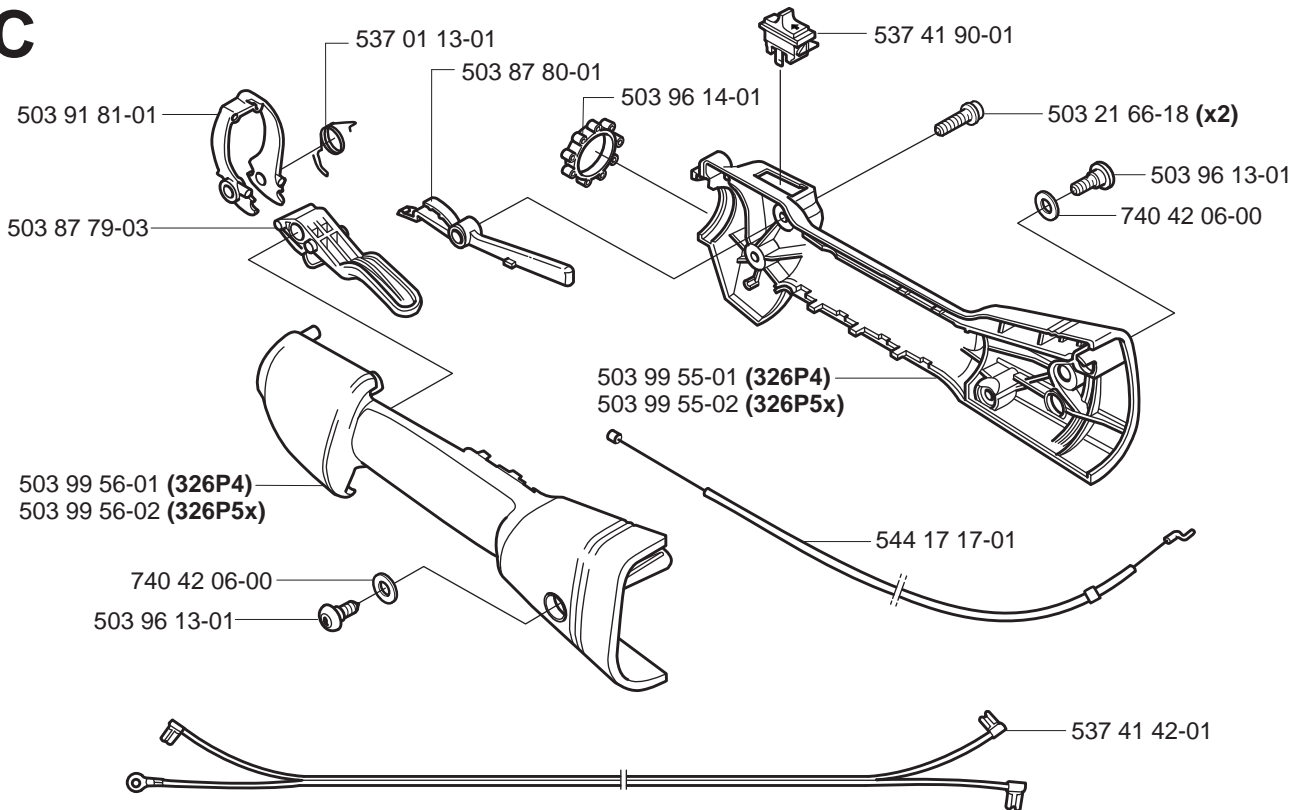

Repuestos

Reservdelar

A

537 23 00-01

B 326P4

B 326P5x

B Saw Attachment

B Saw Attachment
*compl 537 19 58-01

537 19 84-01

C

D

E

F

*compl 544 07 11-01

G *compl 537 06 86-02

H * compl 537 44 87-01
** compl 537 03 22-01

P Saw Attachment
compl 537 18 33-11
compl 537 18 33-12 (USA)

537 38 89-01

P Saw Attachment L=110mm
compl 537 18 33-13

537 38 89-01

P Saw Attachment L=1100mm
compl 537 18 33-16
compl 537 18 33-17 (USA)

537 38 89-01