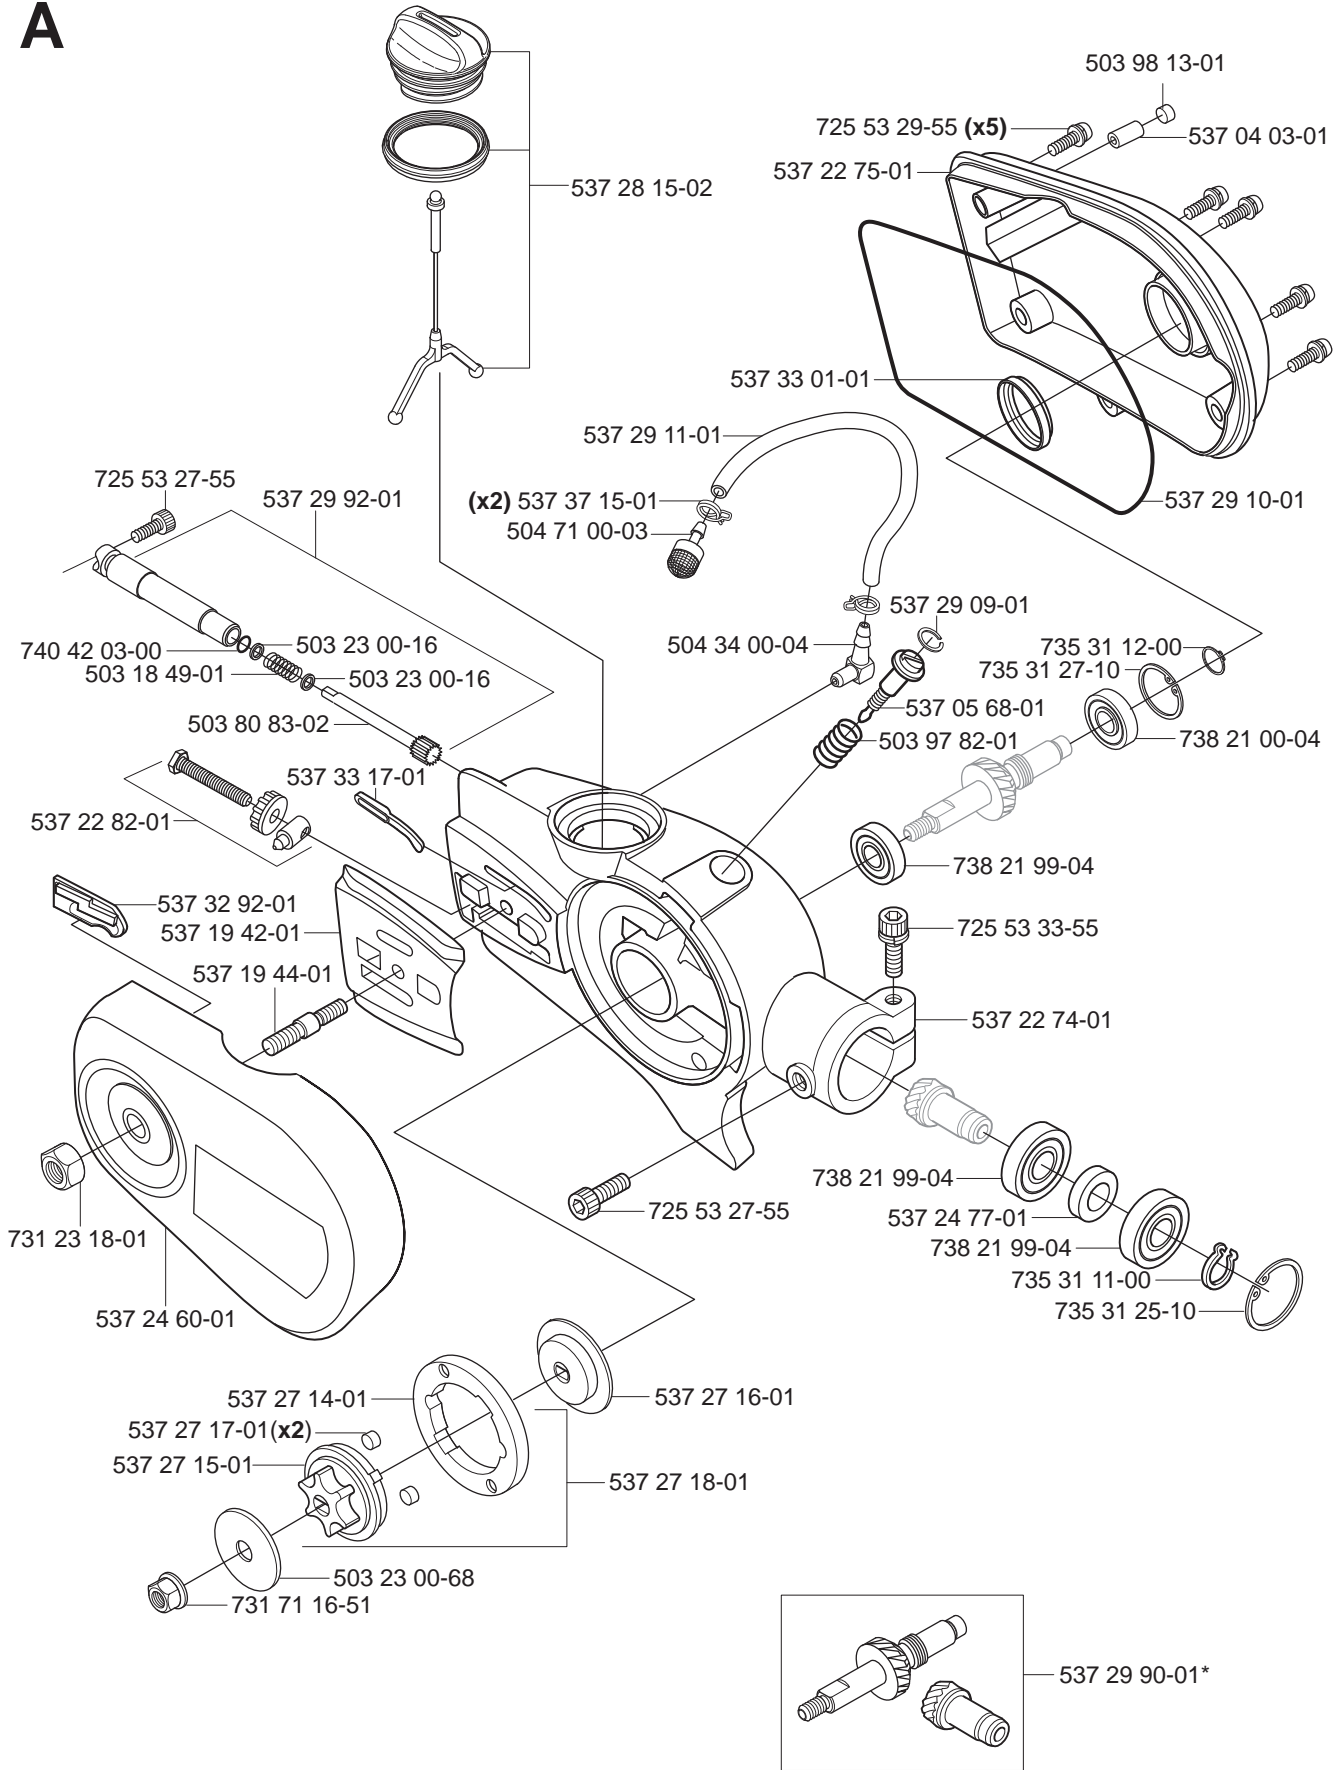

326P4

326P5

X-series

Saw attachment

Spare parts

Ersatzteile

Pièces détachées

Reserve onderdelen

Repuestos

Reservdelar

A

537 23 00-01

B 326P4

B 326P5x

B Saw Attachment

B Saw Attachment
*compl 537 19 58-01

537 19 84-01

C

D

E

F

*compl 544 07 11-01

G *compl 537 06 86-02

H * compl 537 44 87-01
** compl 537 03 22-01

P Saw Attachment
compl 537 18 33-11
compl 537 18 33-12 (USA)

537 38 89-01

P Saw Attachment L=110mm
compl 537 18 33-13

537 38 89-01

P Saw Attachment L=1100mm
compl 537 18 33-16
compl 537 18 33-17 (USA)

537 38 89-01