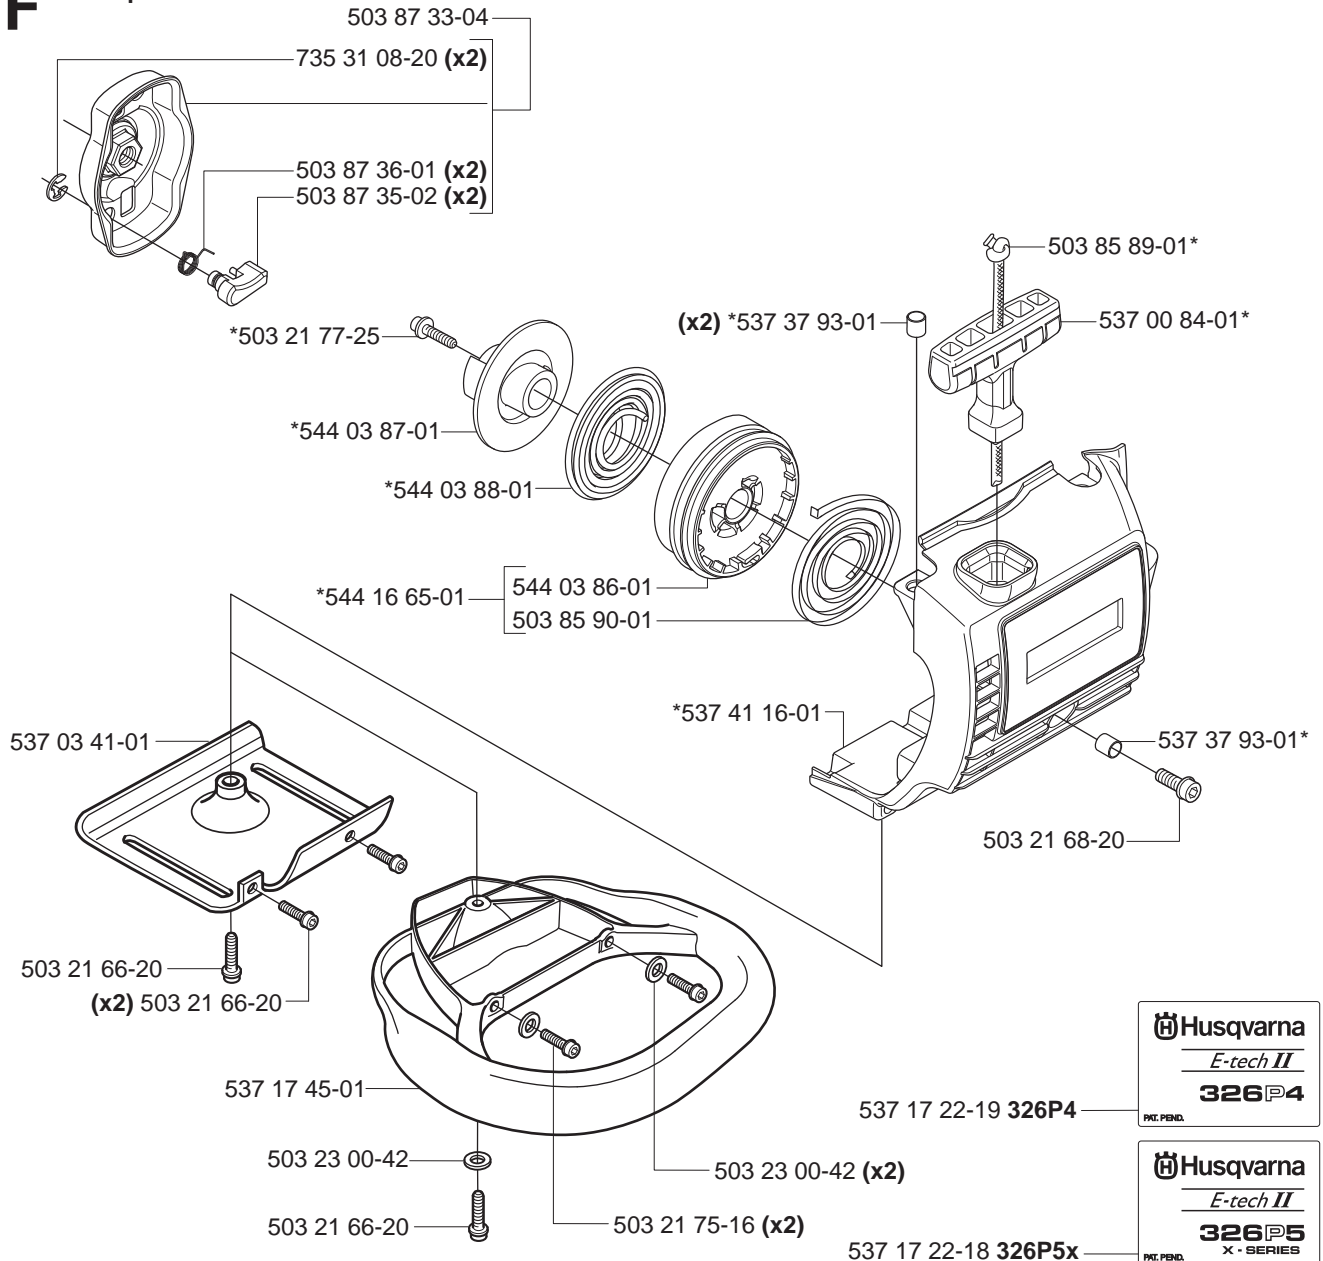

Repuestos

Reservdelar

A

537 23 00-01

B 326P4

B 326P5x

B Saw Attachment

B Saw Attachment
*compl 537 19 58-01

537 19 84-01

C

D

E

F

*compl 544 07 11-01

G *compl 537 06 86-02

H * compl 537 44 87-01
** compl 537 03 22-01

P Saw Attachment
compl 537 18 33-11
compl 537 18 33-12 (USA)

537 38 89-01

P Saw Attachment L=110mm
compl 537 18 33-13

537 38 89-01

P Saw Attachment L=1100mm
compl 537 18 33-16
compl 537 18 33-17 (USA)

537 38 89-01