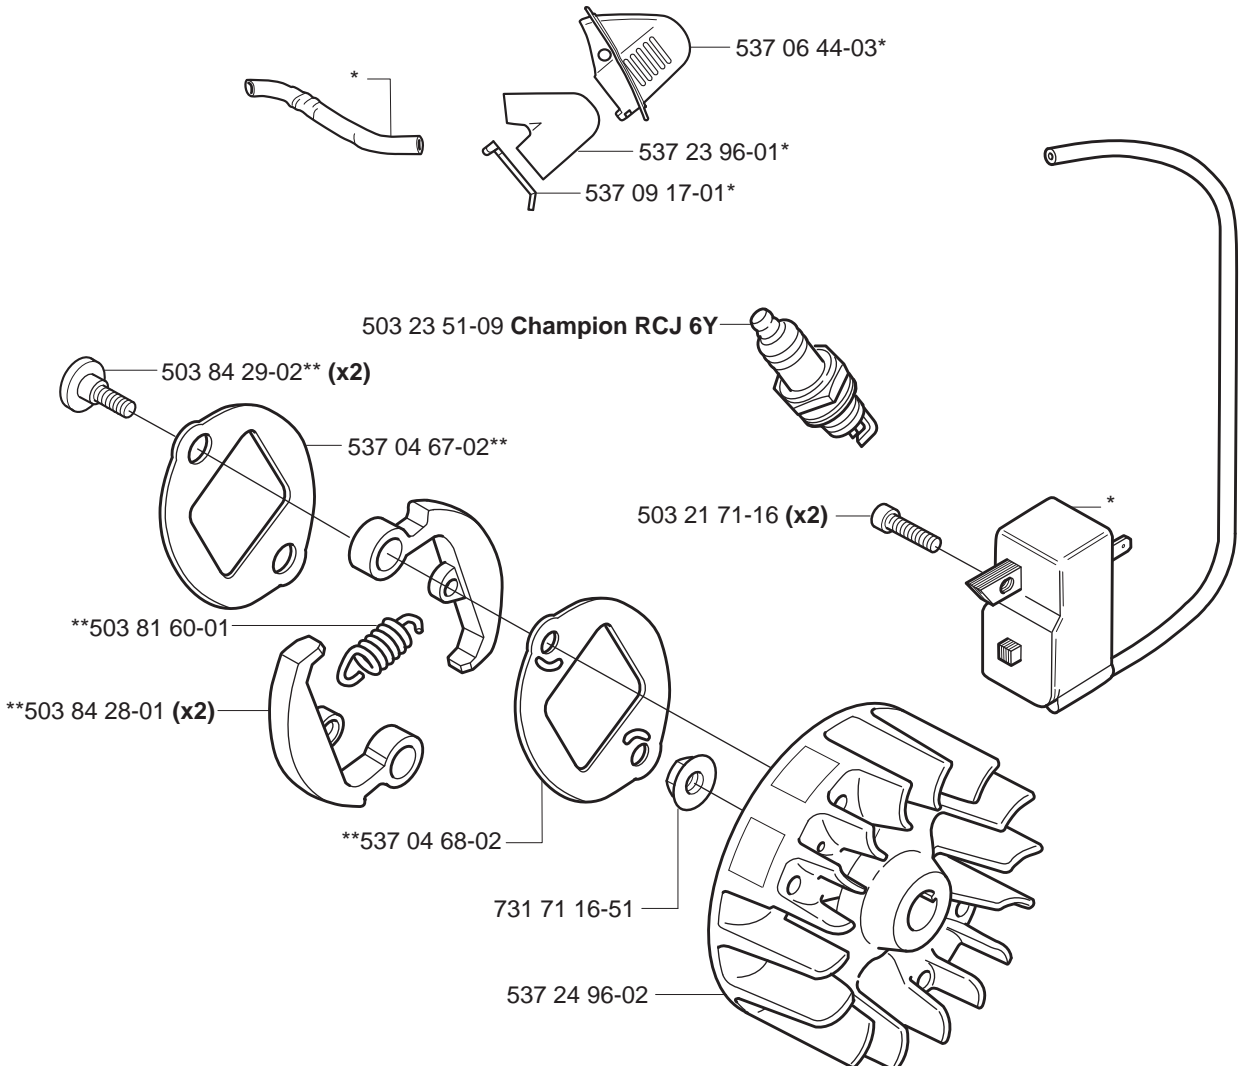

Repuestos

Reservdelar

A

537 23 00-01

B 326P4

B 326P5x

B Saw Attachment

B Saw Attachment
*compl 537 19 58-01

537 19 84-01

C

D

E

F

*compl 544 07 11-01

G *compl 537 06 86-02

H * compl 537 44 87-01
** compl 537 03 22-01

J***compl 537 22 17-03 Cat******compl 537 08 51-02****K*****compl 537 08 52-01******compl 537 04 12-05*******compl 537 30 96-01**

L

*compl 503 85 24-74

M Accessories
Zubehöre
Accessoires
Accesorios
Tillbehör

P Saw Attachment
compl 537 18 33-11
compl 537 18 33-12 (USA)

537 38 89-01

P Saw Attachment L=110mm
compl 537 18 33-13

537 38 89-01

P Saw Attachment L=1100mm
compl 537 18 33-16
compl 537 18 33-17 (USA)

537 38 89-01