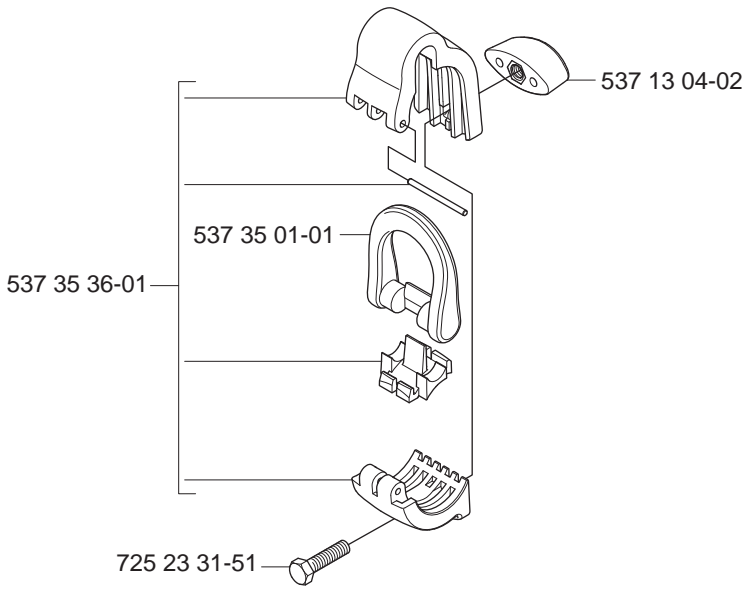

P Saw Attachment
compl 537 18 33-11
compl 537 18 33-12 (USA)

537 38 89-01

P Saw Attachment L=110mm
compl 537 18 33-13

537 38 89-01

P Saw Attachment L=1100mm
compl 537 18 33-16
compl 537 18 33-17 (USA)

537 38 89-01