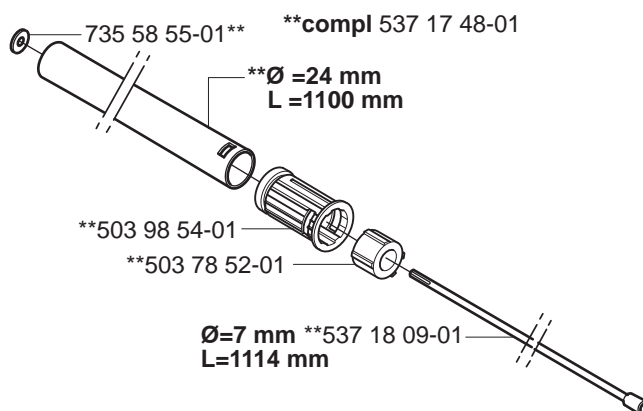

Repuestos

Reservdelar

A

537 23 00-01

B 326P4

B 326P5x

B Saw Attachment

B Saw Attachment
*compl 537 19 58-01

P Saw Attachment
compl 537 18 33-11
compl 537 18 33-12 (USA)

537 38 89-01

P Saw Attachment L=110mm
compl 537 18 33-13

537 38 89-01

P Saw Attachment L=1100mm
compl 537 18 33-16
compl 537 18 33-17 (USA)

537 38 89-01