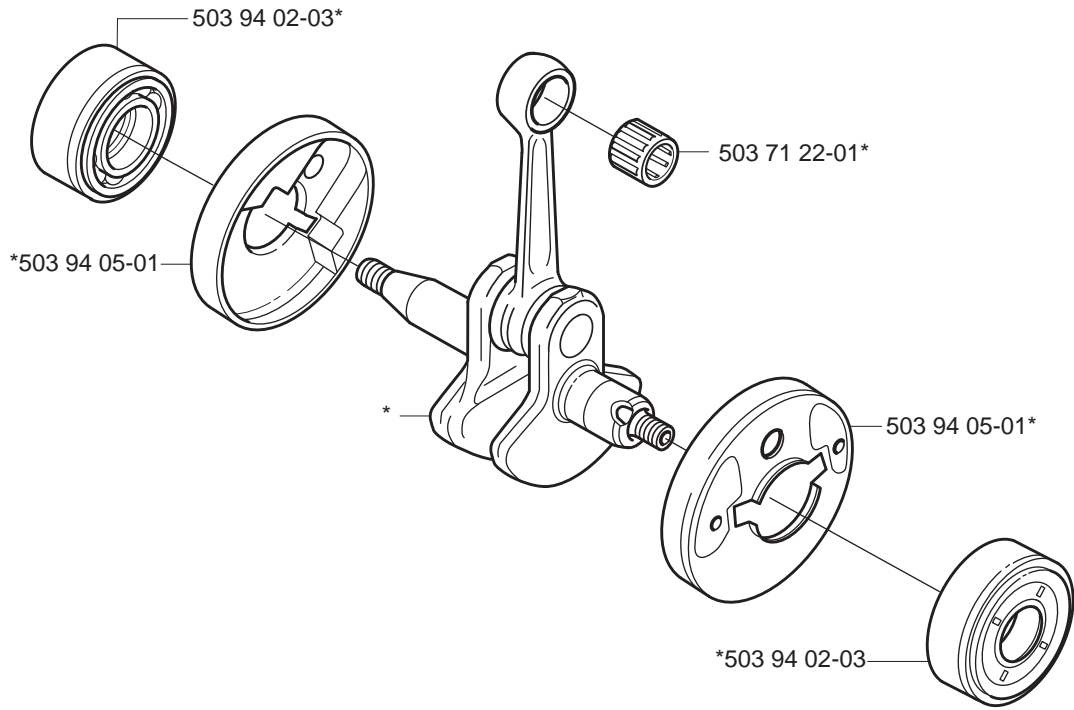

Repuestos

Reservdelar

A

537 23 00-01

B 326P4

B 326P5x

B Saw Attachment

B Saw Attachment
*compl 537 19 58-01

537 19 84-01

C

D

E

F

*compl 544 07 11-01

G *compl 537 06 86-02

H * compl 537 44 87-01
** compl 537 03 22-01

J***compl 537 22 17-03 Cat******compl 537 08 51-02****K*****compl 537 08 52-01******compl 537 04 12-05*******compl 537 30 96-01**

L

*compl 503 85 24-74

M Accessories
Zubehöre
Accessoires
Accesorios
Tillbehör

P Saw Attachment
compl 537 18 33-11
compl 537 18 33-12 (USA)

537 38 89-01

P Saw Attachment L=110mm
compl 537 18 33-13

537 38 89-01

P Saw Attachment L=1100mm
compl 537 18 33-16
compl 537 18 33-17 (USA)

537 38 89-01