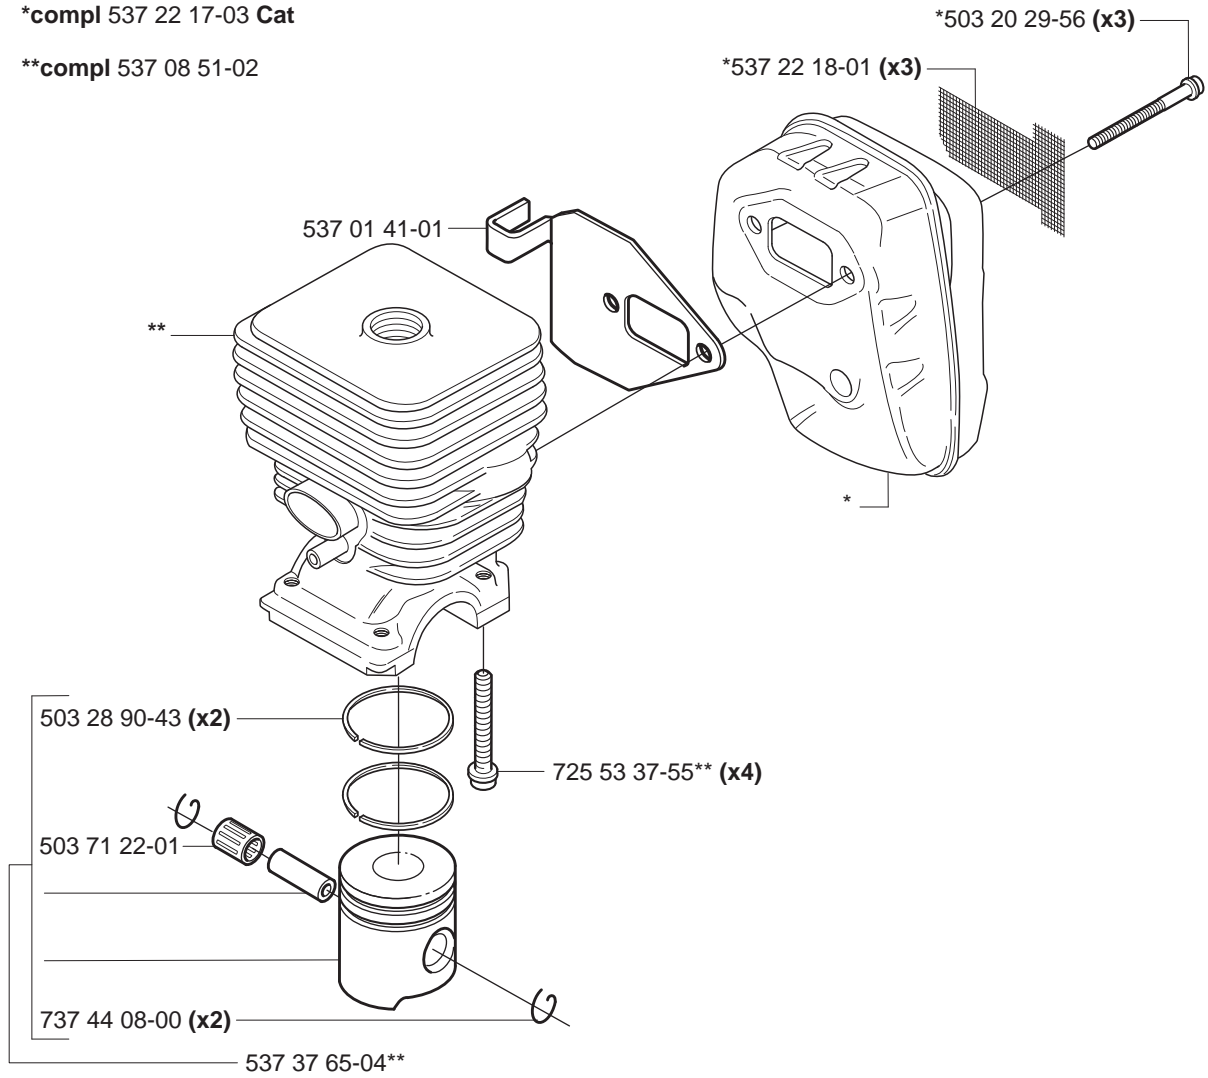

J

*compl 537 22 17-03 Cat

**compl 537 08 51-02