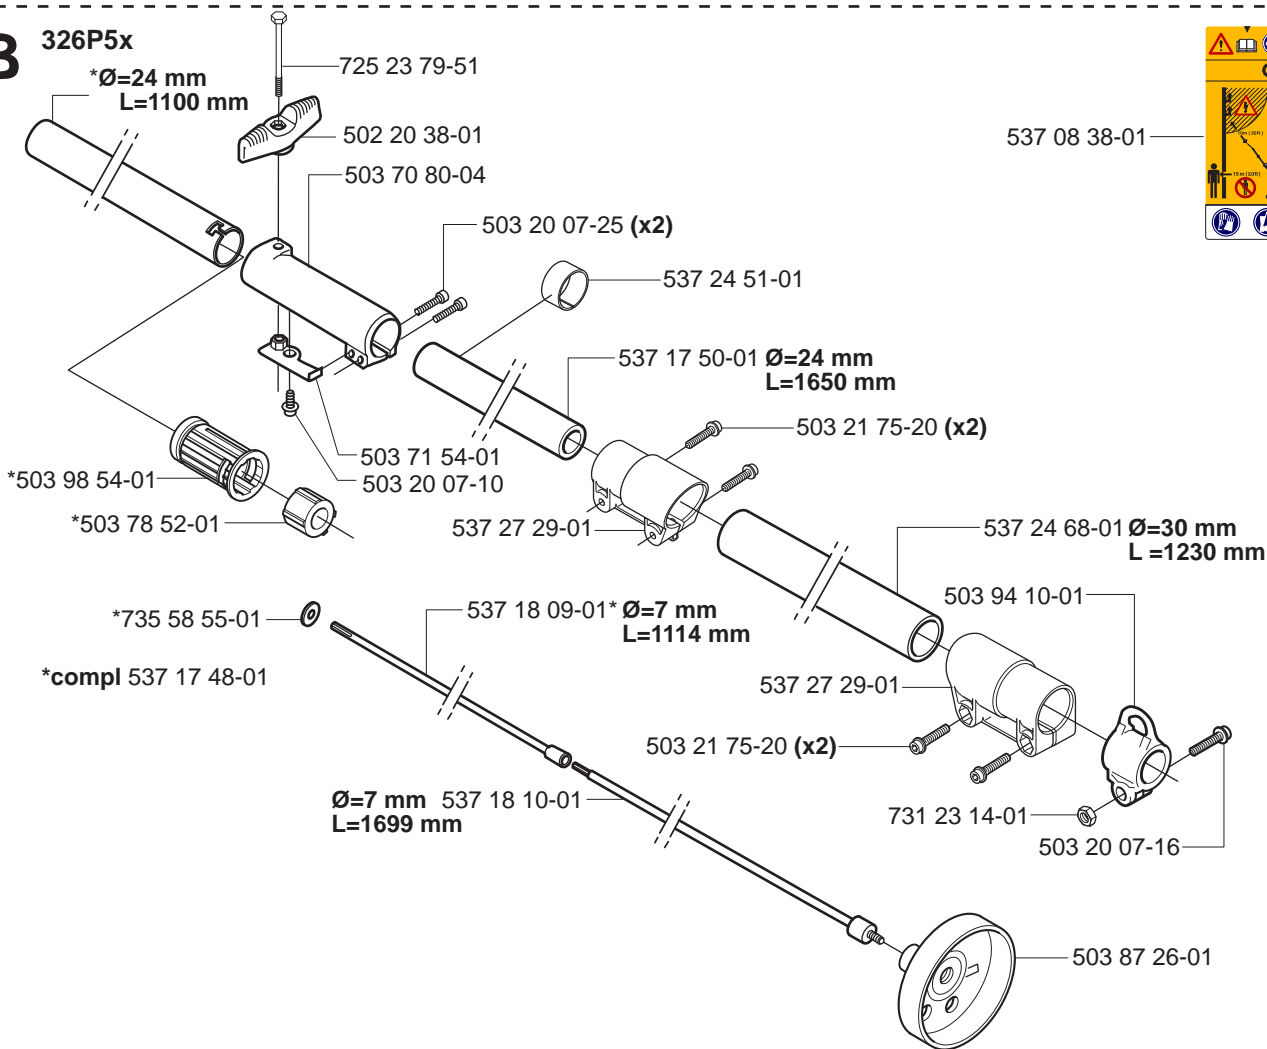

Repuestos

Reservdelar

A

537 23 00-01

B 326P4

B 326P5x

B Saw Attachment

B Saw Attachment
*compl 537 19 58-01

537 19 84-01

C

D

E

F

*compl 544 07 11-01

G *compl 537 06 86-02

H * compl 537 44 87-01
** compl 537 03 22-01

P Saw Attachment
compl 537 18 33-11
compl 537 18 33-12 (USA)

537 38 89-01

P Saw Attachment L=110mm
compl 537 18 33-13

537 38 89-01

P Saw Attachment L=1100mm
compl 537 18 33-16
compl 537 18 33-17 (USA)

537 38 89-01