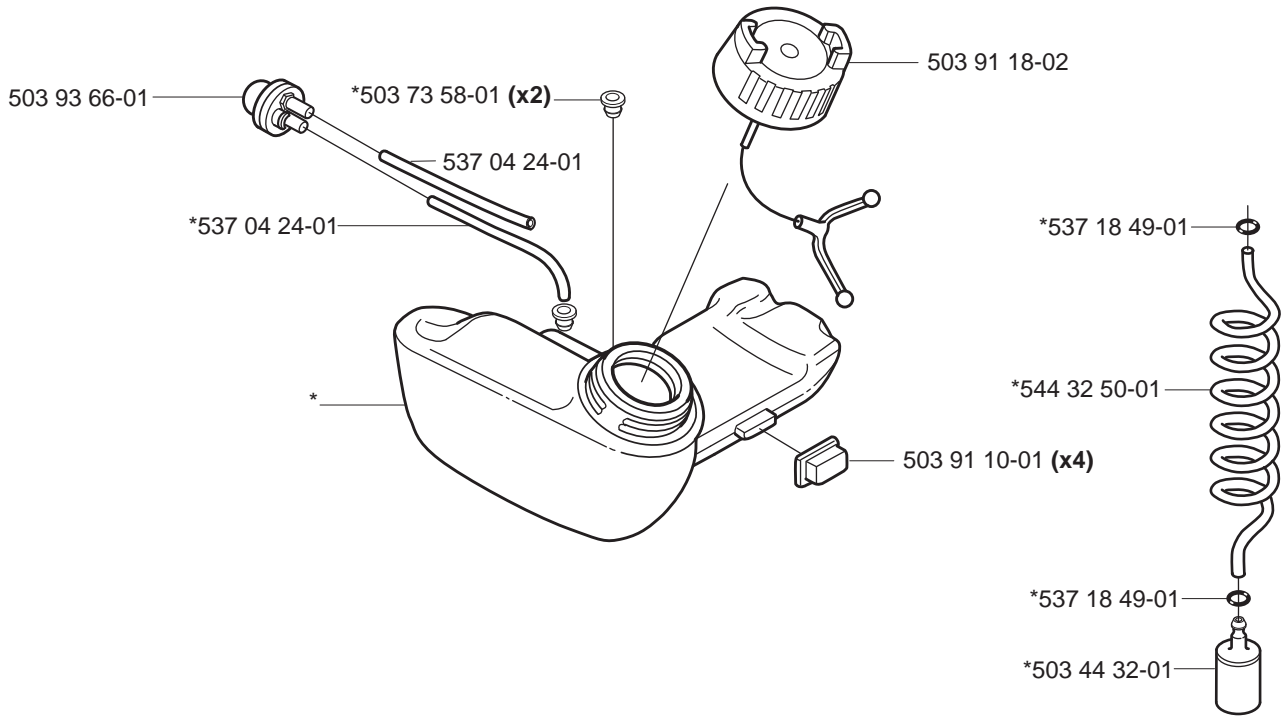

G *compl 537 06 86-02