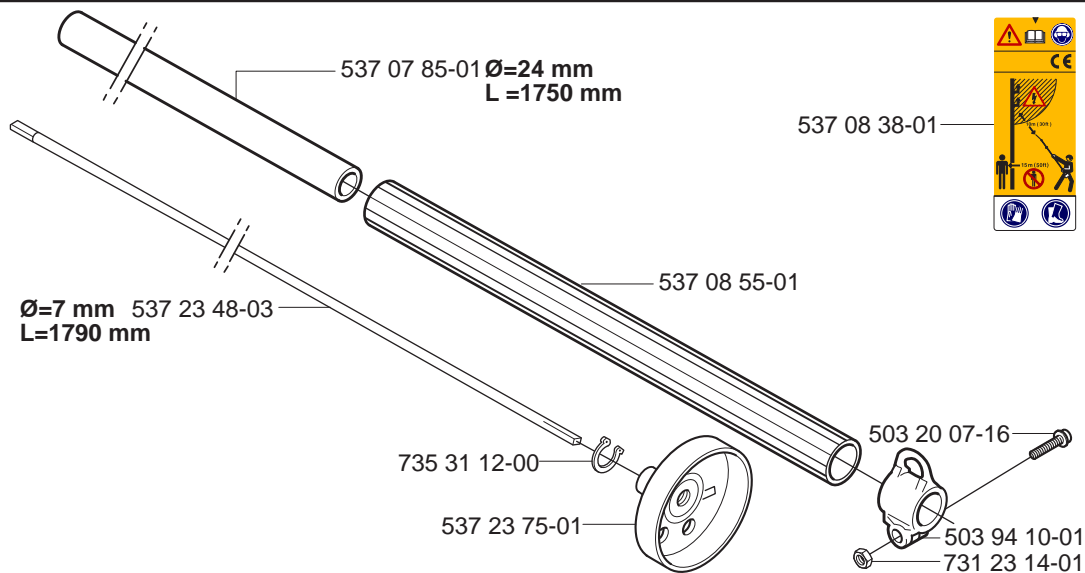

Repuestos

Reservdelar

A

537 23 00-01

B 326P4

B 326P5x

B Saw Attachment

B Saw Attachment
*compl 537 19 58-01

P Saw Attachment
compl 537 18 33-11
compl 537 18 33-12 (USA)

537 38 89-01

P Saw Attachment L=110mm
compl 537 18 33-13

537 38 89-01

P Saw Attachment L=1100mm
compl 537 18 33-16
compl 537 18 33-17 (USA)

537 38 89-01