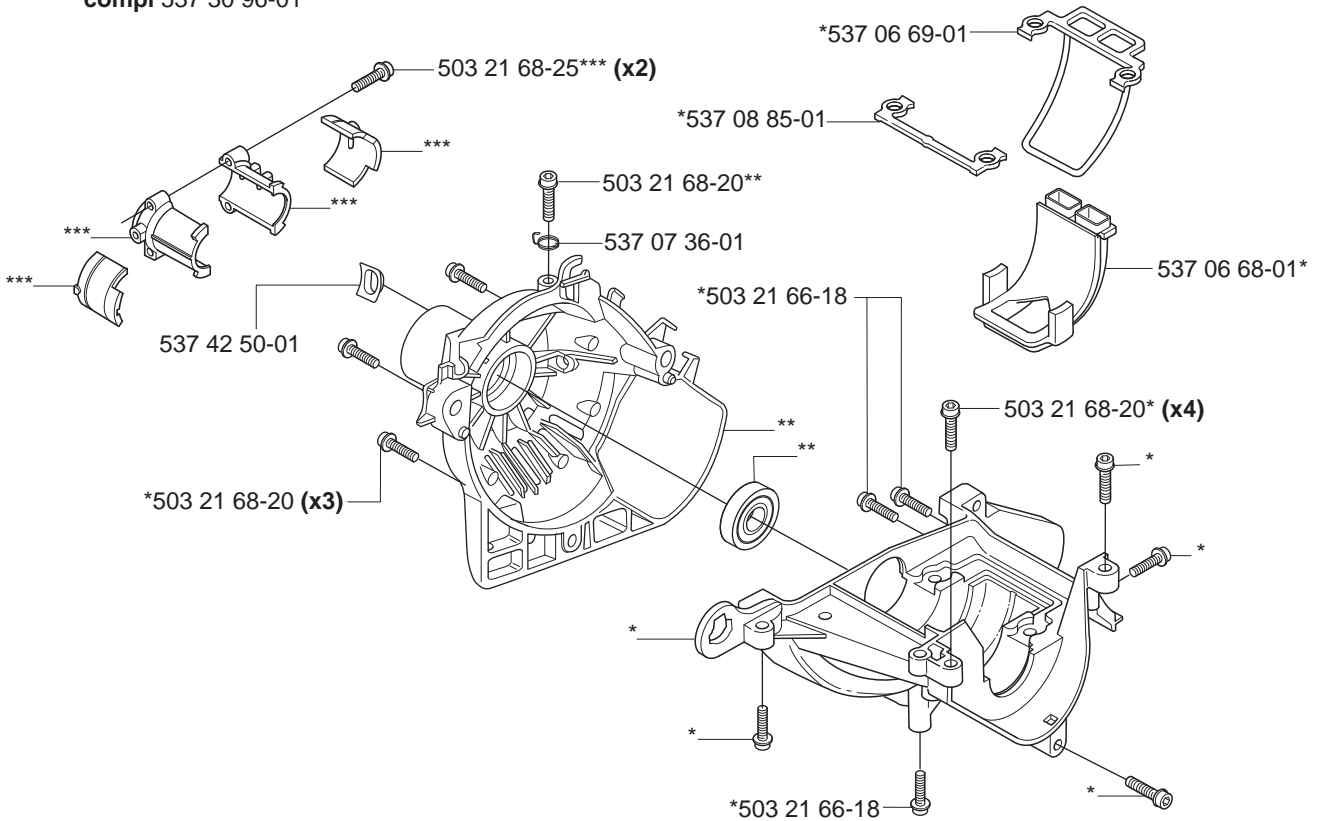

Repuestos

Reservdelar

A

537 23 00-01

B 326P4

B 326P5x

B Saw Attachment

B Saw Attachment
*compl 537 19 58-01

537 19 84-01

C

D

E

F

*compl 544 07 11-01

G *compl 537 06 86-02

H * compl 537 44 87-01
** compl 537 03 22-01

J***compl 537 22 17-03 Cat******compl 537 08 51-02****K*****compl 537 08 52-01******compl 537 04 12-05*******compl 537 30 96-01**

L

*compl 503 85 24-74

M Accessories
Zubehöre
Accessoires
Accesorios
Tillbehör

P Saw Attachment
compl 537 18 33-11
compl 537 18 33-12 (USA)

537 38 89-01

P Saw Attachment L=110mm
compl 537 18 33-13

537 38 89-01

P Saw Attachment L=1100mm
compl 537 18 33-16
compl 537 18 33-17 (USA)

537 38 89-01