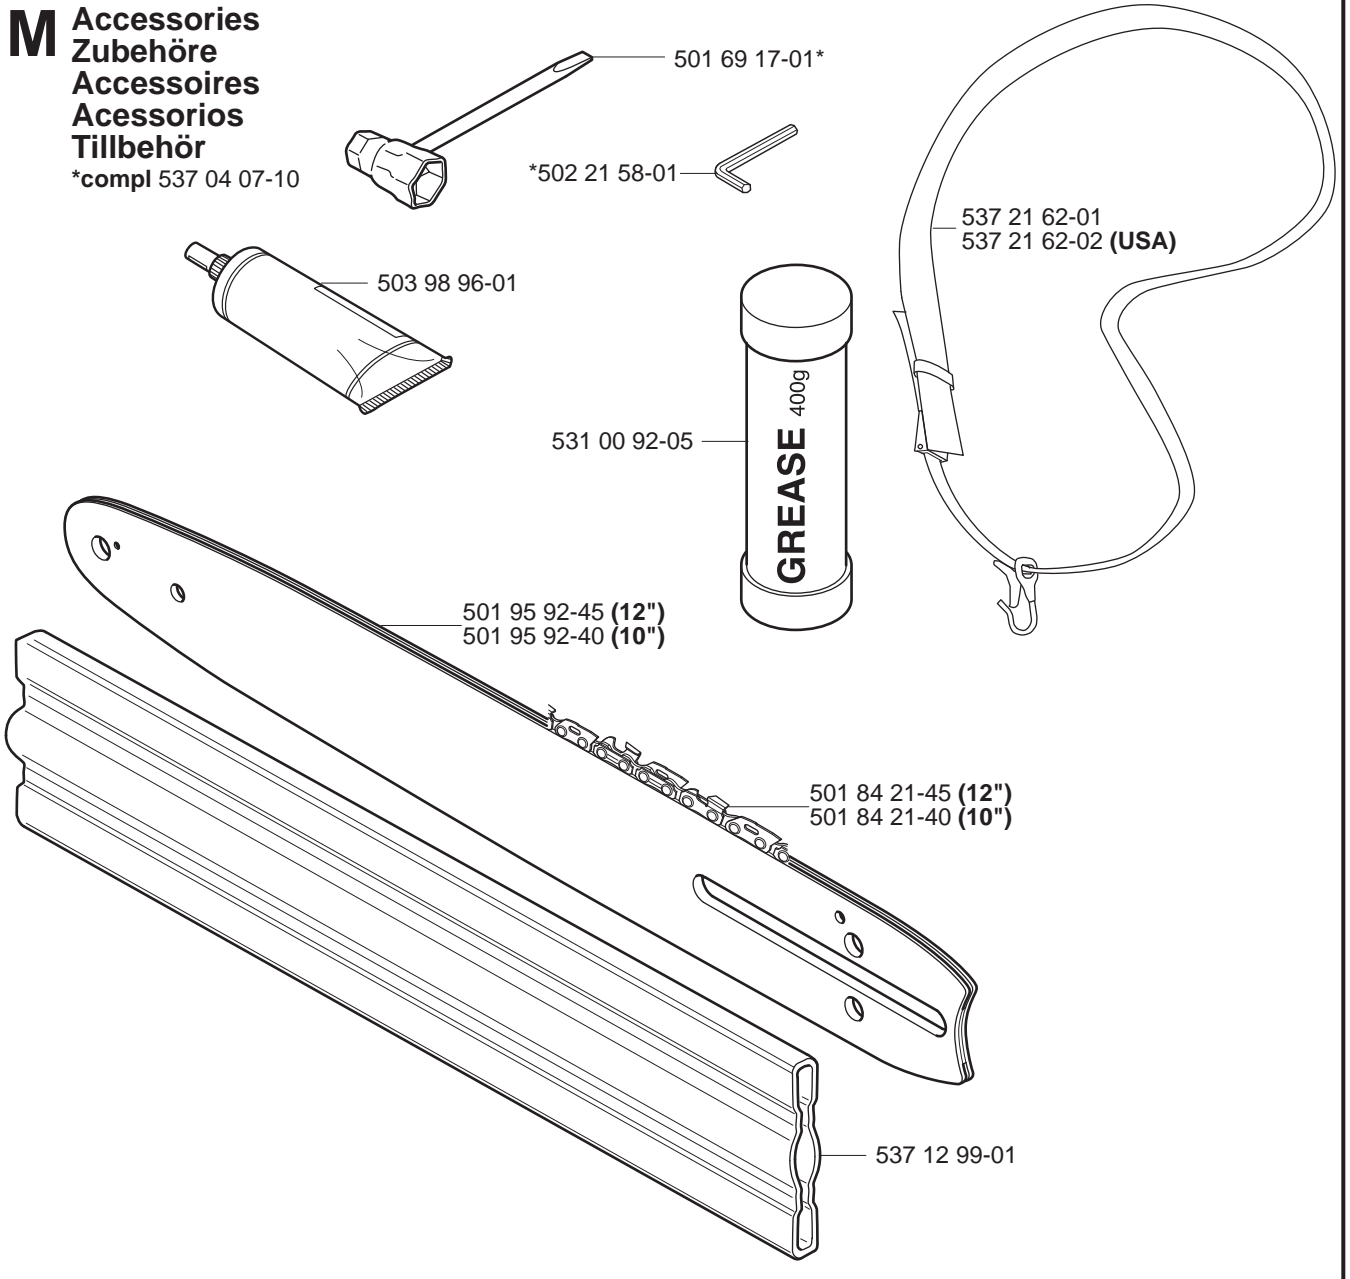

M Accessories
Zubehöre
Accessoires
Accesorios
Tillbehör

*compl 537 04 07-10